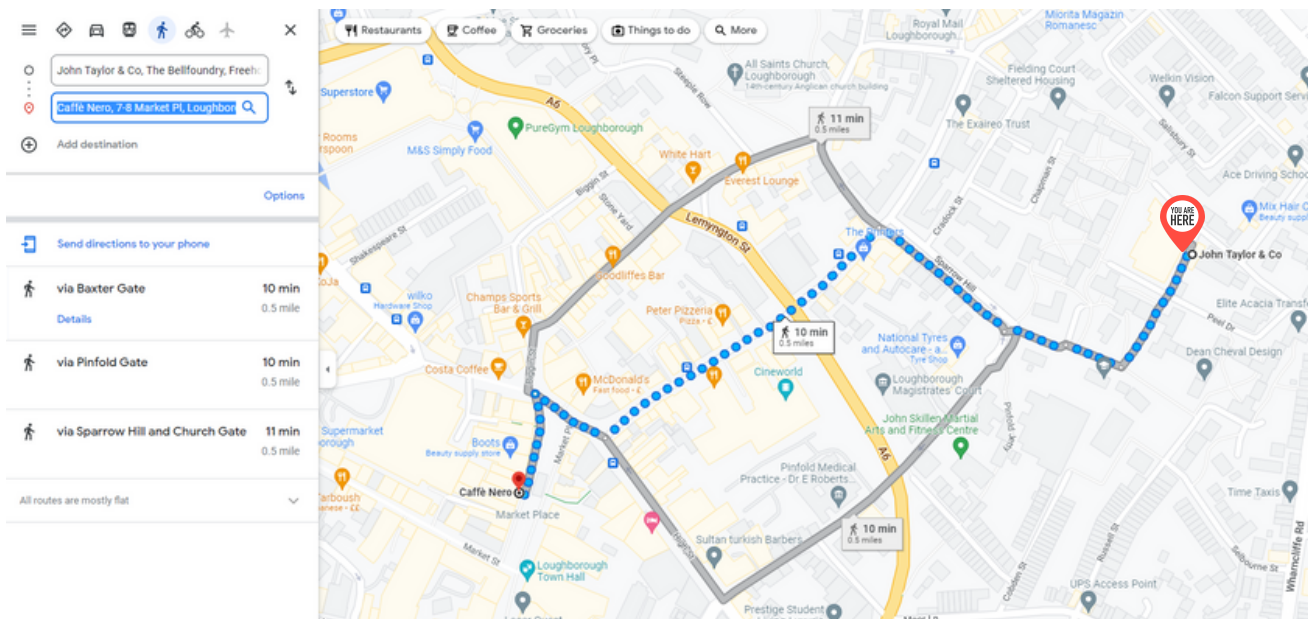

LOUGHBOROUGH
BELLFOUNDRY
TRUST

Places to eat in Loughborough (Walking Directions)

Cafe's/Fast Food/Takeaway places:

Cafe Nero

7-8 Market Pl, Loughborough LE11 3EA