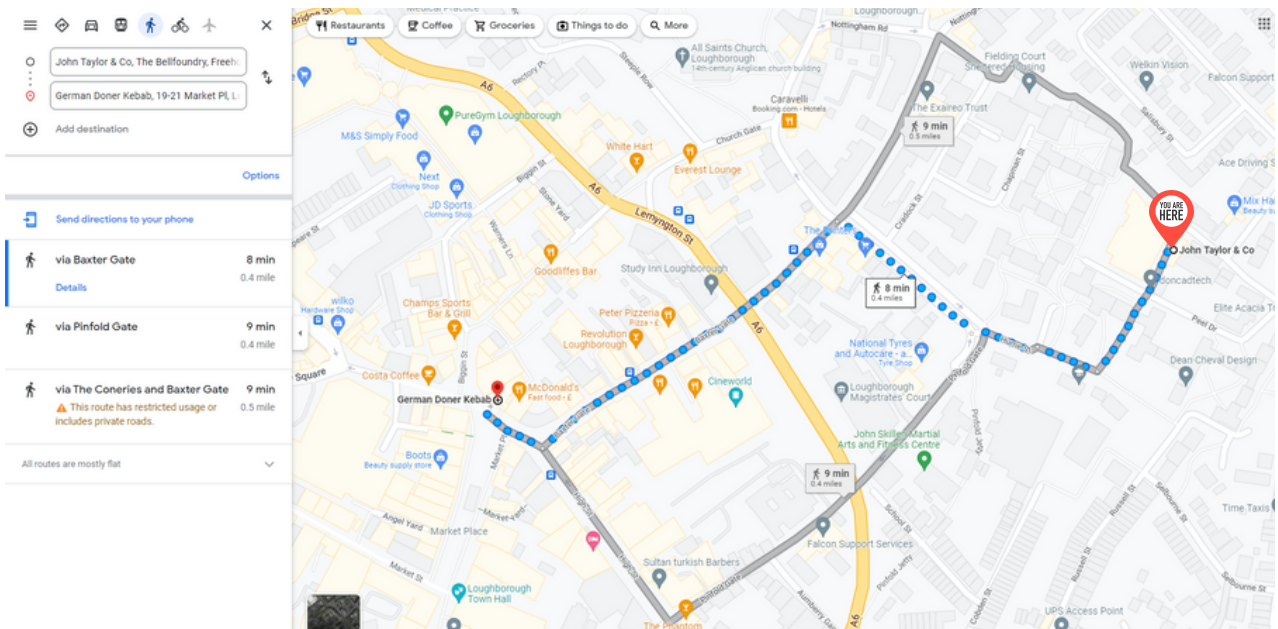

German Donner Kebab

19-21 Market Pl, Loughborough LE11 3EB