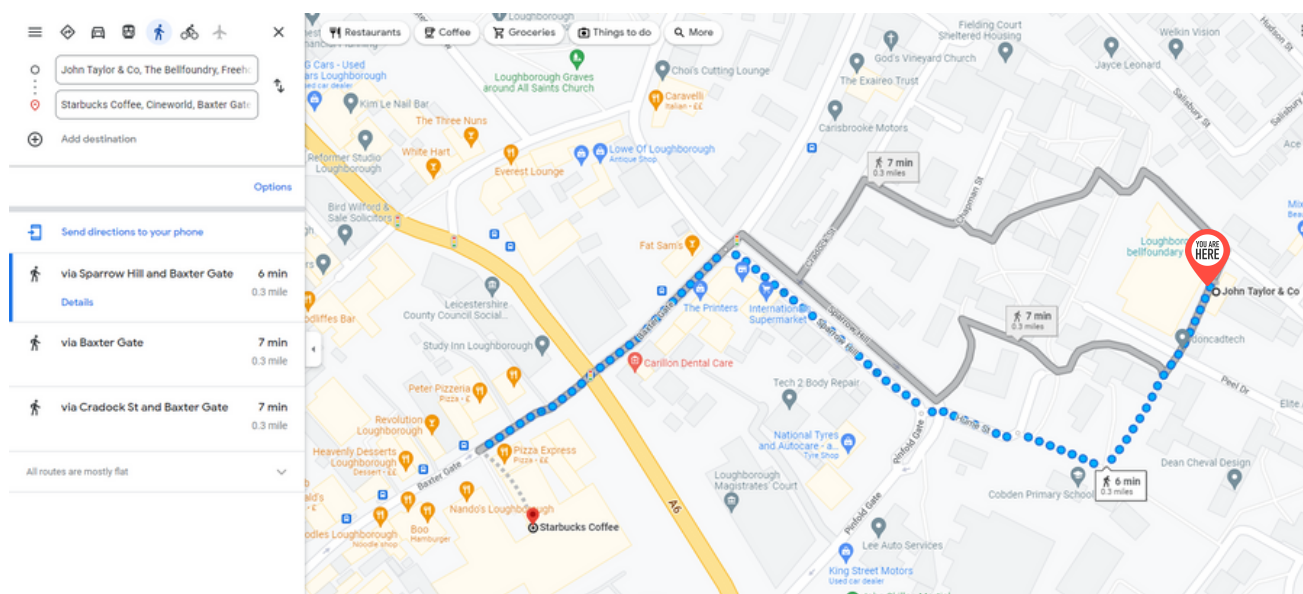

# Places to eat in Loughborough

(Walking Directions)

### Starbucks

Baxter Gate, Loughborough LE11 1TH

LOUGHBOROUGH  
BELLFOUNDRY  
TRUST