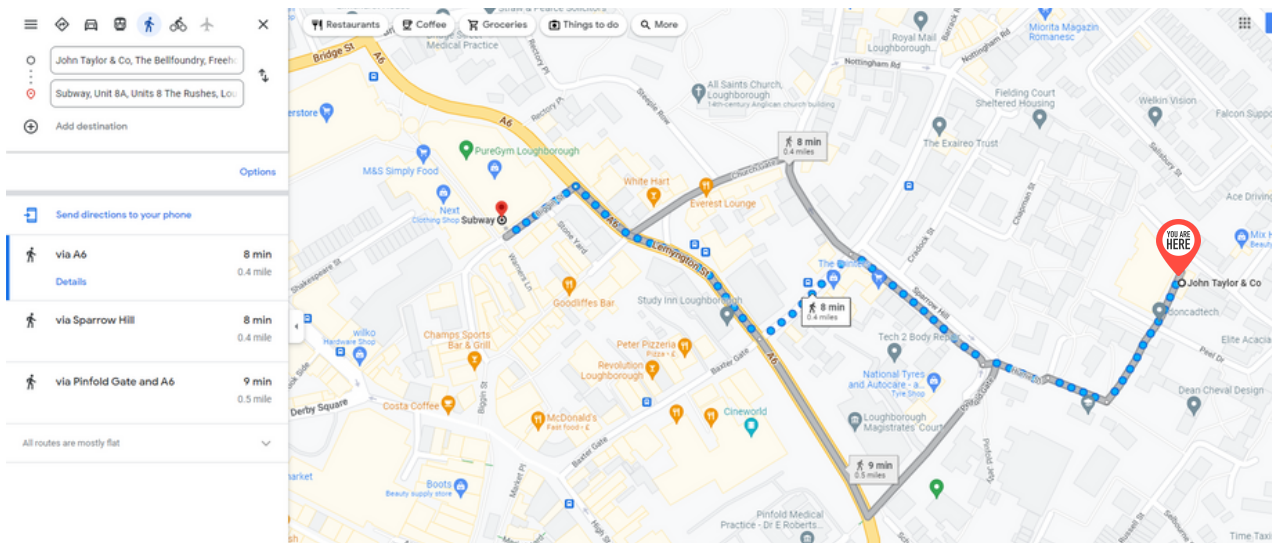

LOUGHBOROUGH
BELLFOUNDRY
TRUST

Places to eat in Loughborough

(Walking Directions)

Cafe's/Fast Food/Takeaway places:

Subway

Units 8 The Ruses, Loughborough LE11 5BE