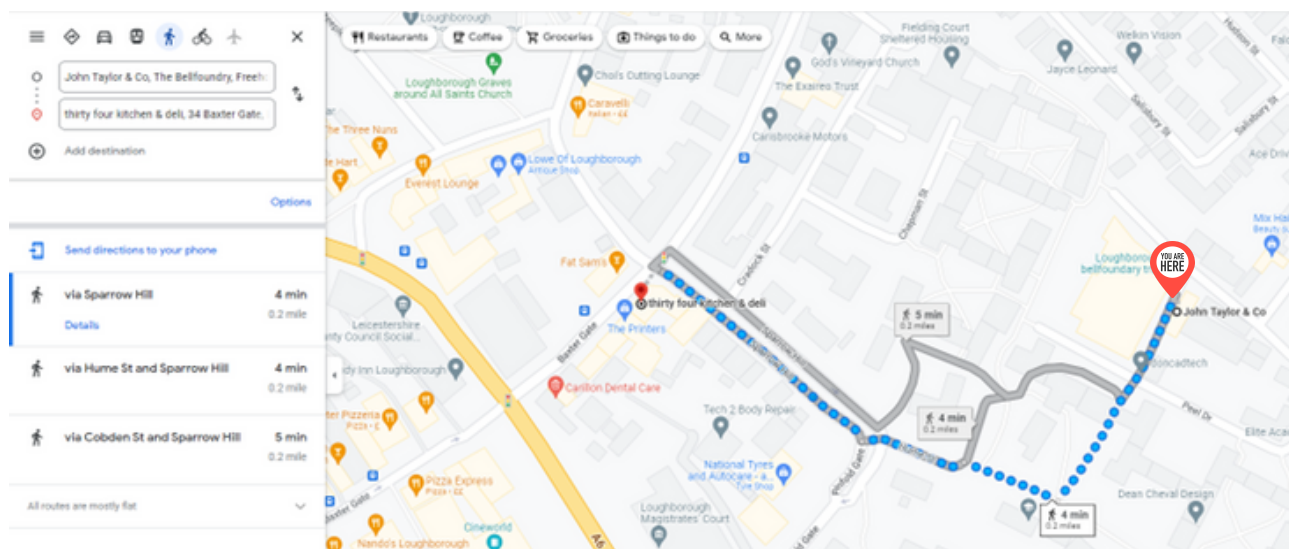

# Places to eat in Loughborough

(Walking Directions)

### Starbucks

Baxter Gate, Loughborough LE11 1TH

LOUGHBOROUGH  
BELLFOUNDRY  
TRUST